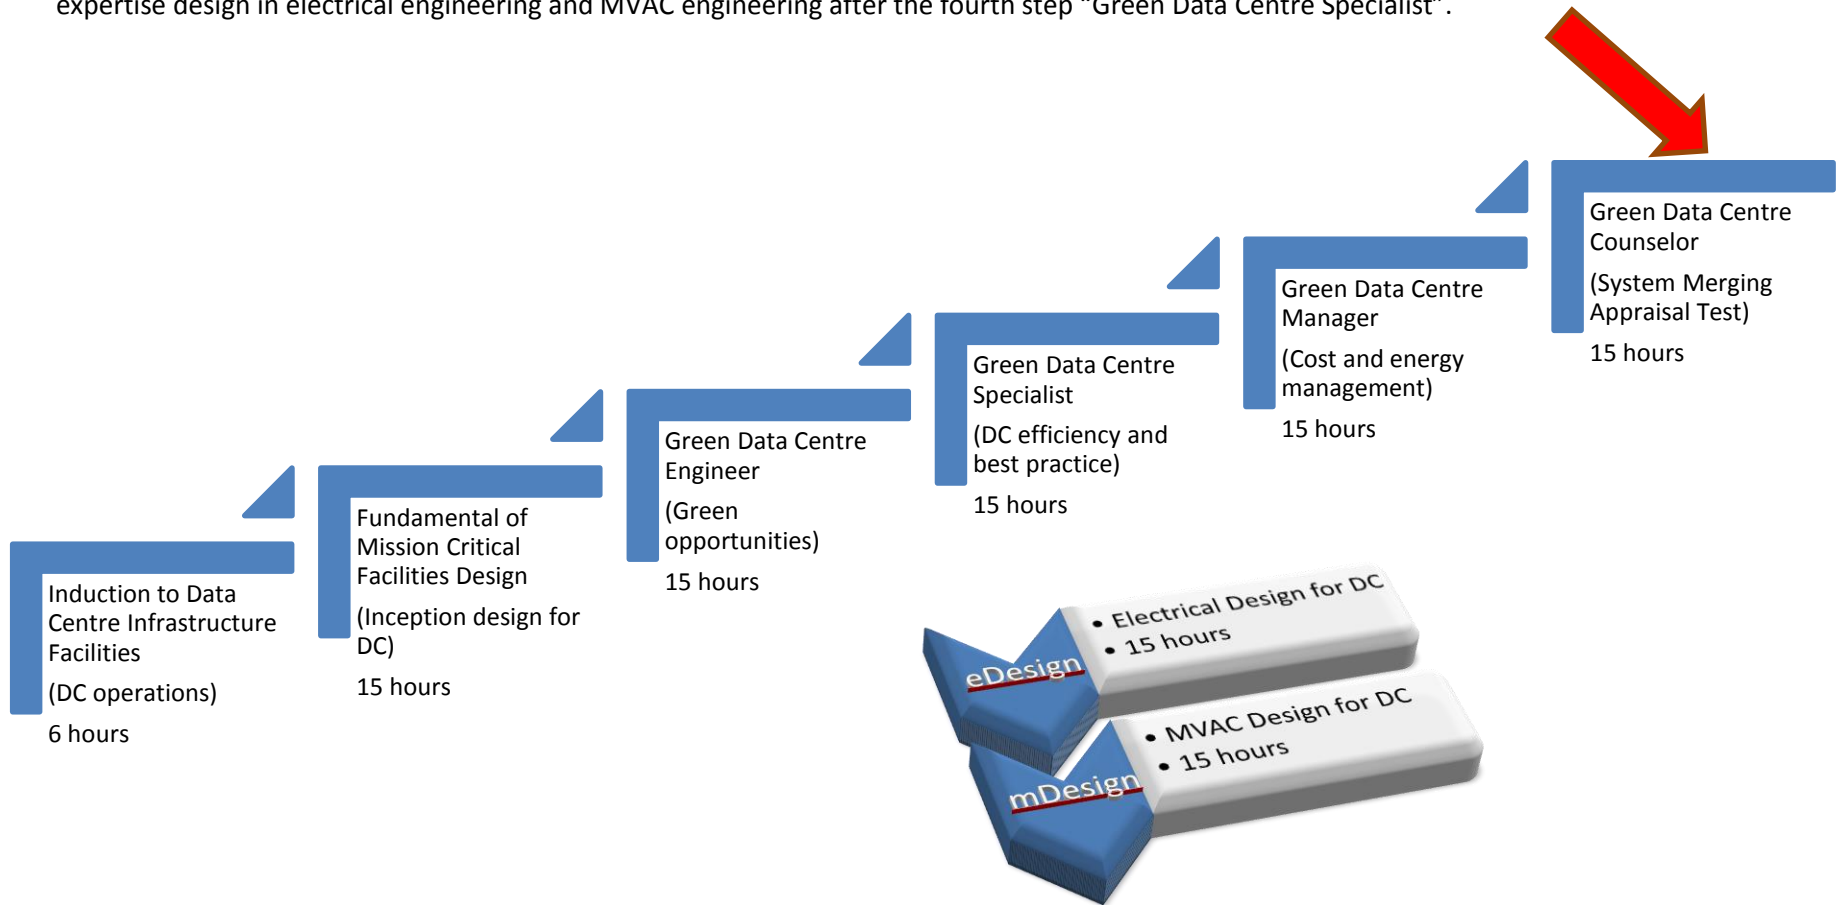

Data Centre Courses

6 steps towards professional in field of Data Centre. For those with relevant technical background, candidates may diversify their study to expertise design in electrical engineering and MVAC engineering after the fourth step "Green Data Centre Specialist".